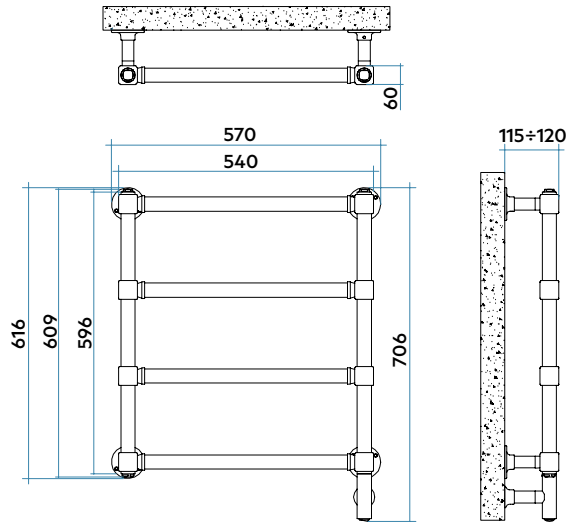

MINUETTE ELECTRIC

height 596 mm, length 540 mm. Chrome-plated finish (cod. 50).

**Technical features:**

- brass towel warmer
- horizontal tubes 30 mm diameter
- side manifolds 30 mm diameter
- complete with thermal liquid

Brushed Copper **G**
Cod. 5F
FINISHES

Gold **G**
Cod. 52
FINISHES

Satin Nickel **G**
Cod. 6E
FINISHES

Chrome-plated **G**
Cod. 50
FINISHES

Chrome-plated

Model	Code	Depth P mm	Height H mm	Width L mm	Weight Kg	Electric Power Watt
596 4 rails 3 espaces	MGS054 I 50 IR 01 NNN	60	596	540	8,5	150

Brushed Bronze

Model	Code	Depth P mm	Height H mm	Width L mm	Weight Kg	Electric Power Watt
596 4 rails 3 espaces	MGS054 I 54 IR 01 NNN	60	596	540	8,5	150

Gold / Brushed Copper / Satin Nickel

Model	Code	Depth P mm	Height H mm	Width L mm	Weight Kg	Electric Power Watt
596 4 rails 3 espaces	MGS054 I XX IR 01 NNN	60	596	540	8,5	150